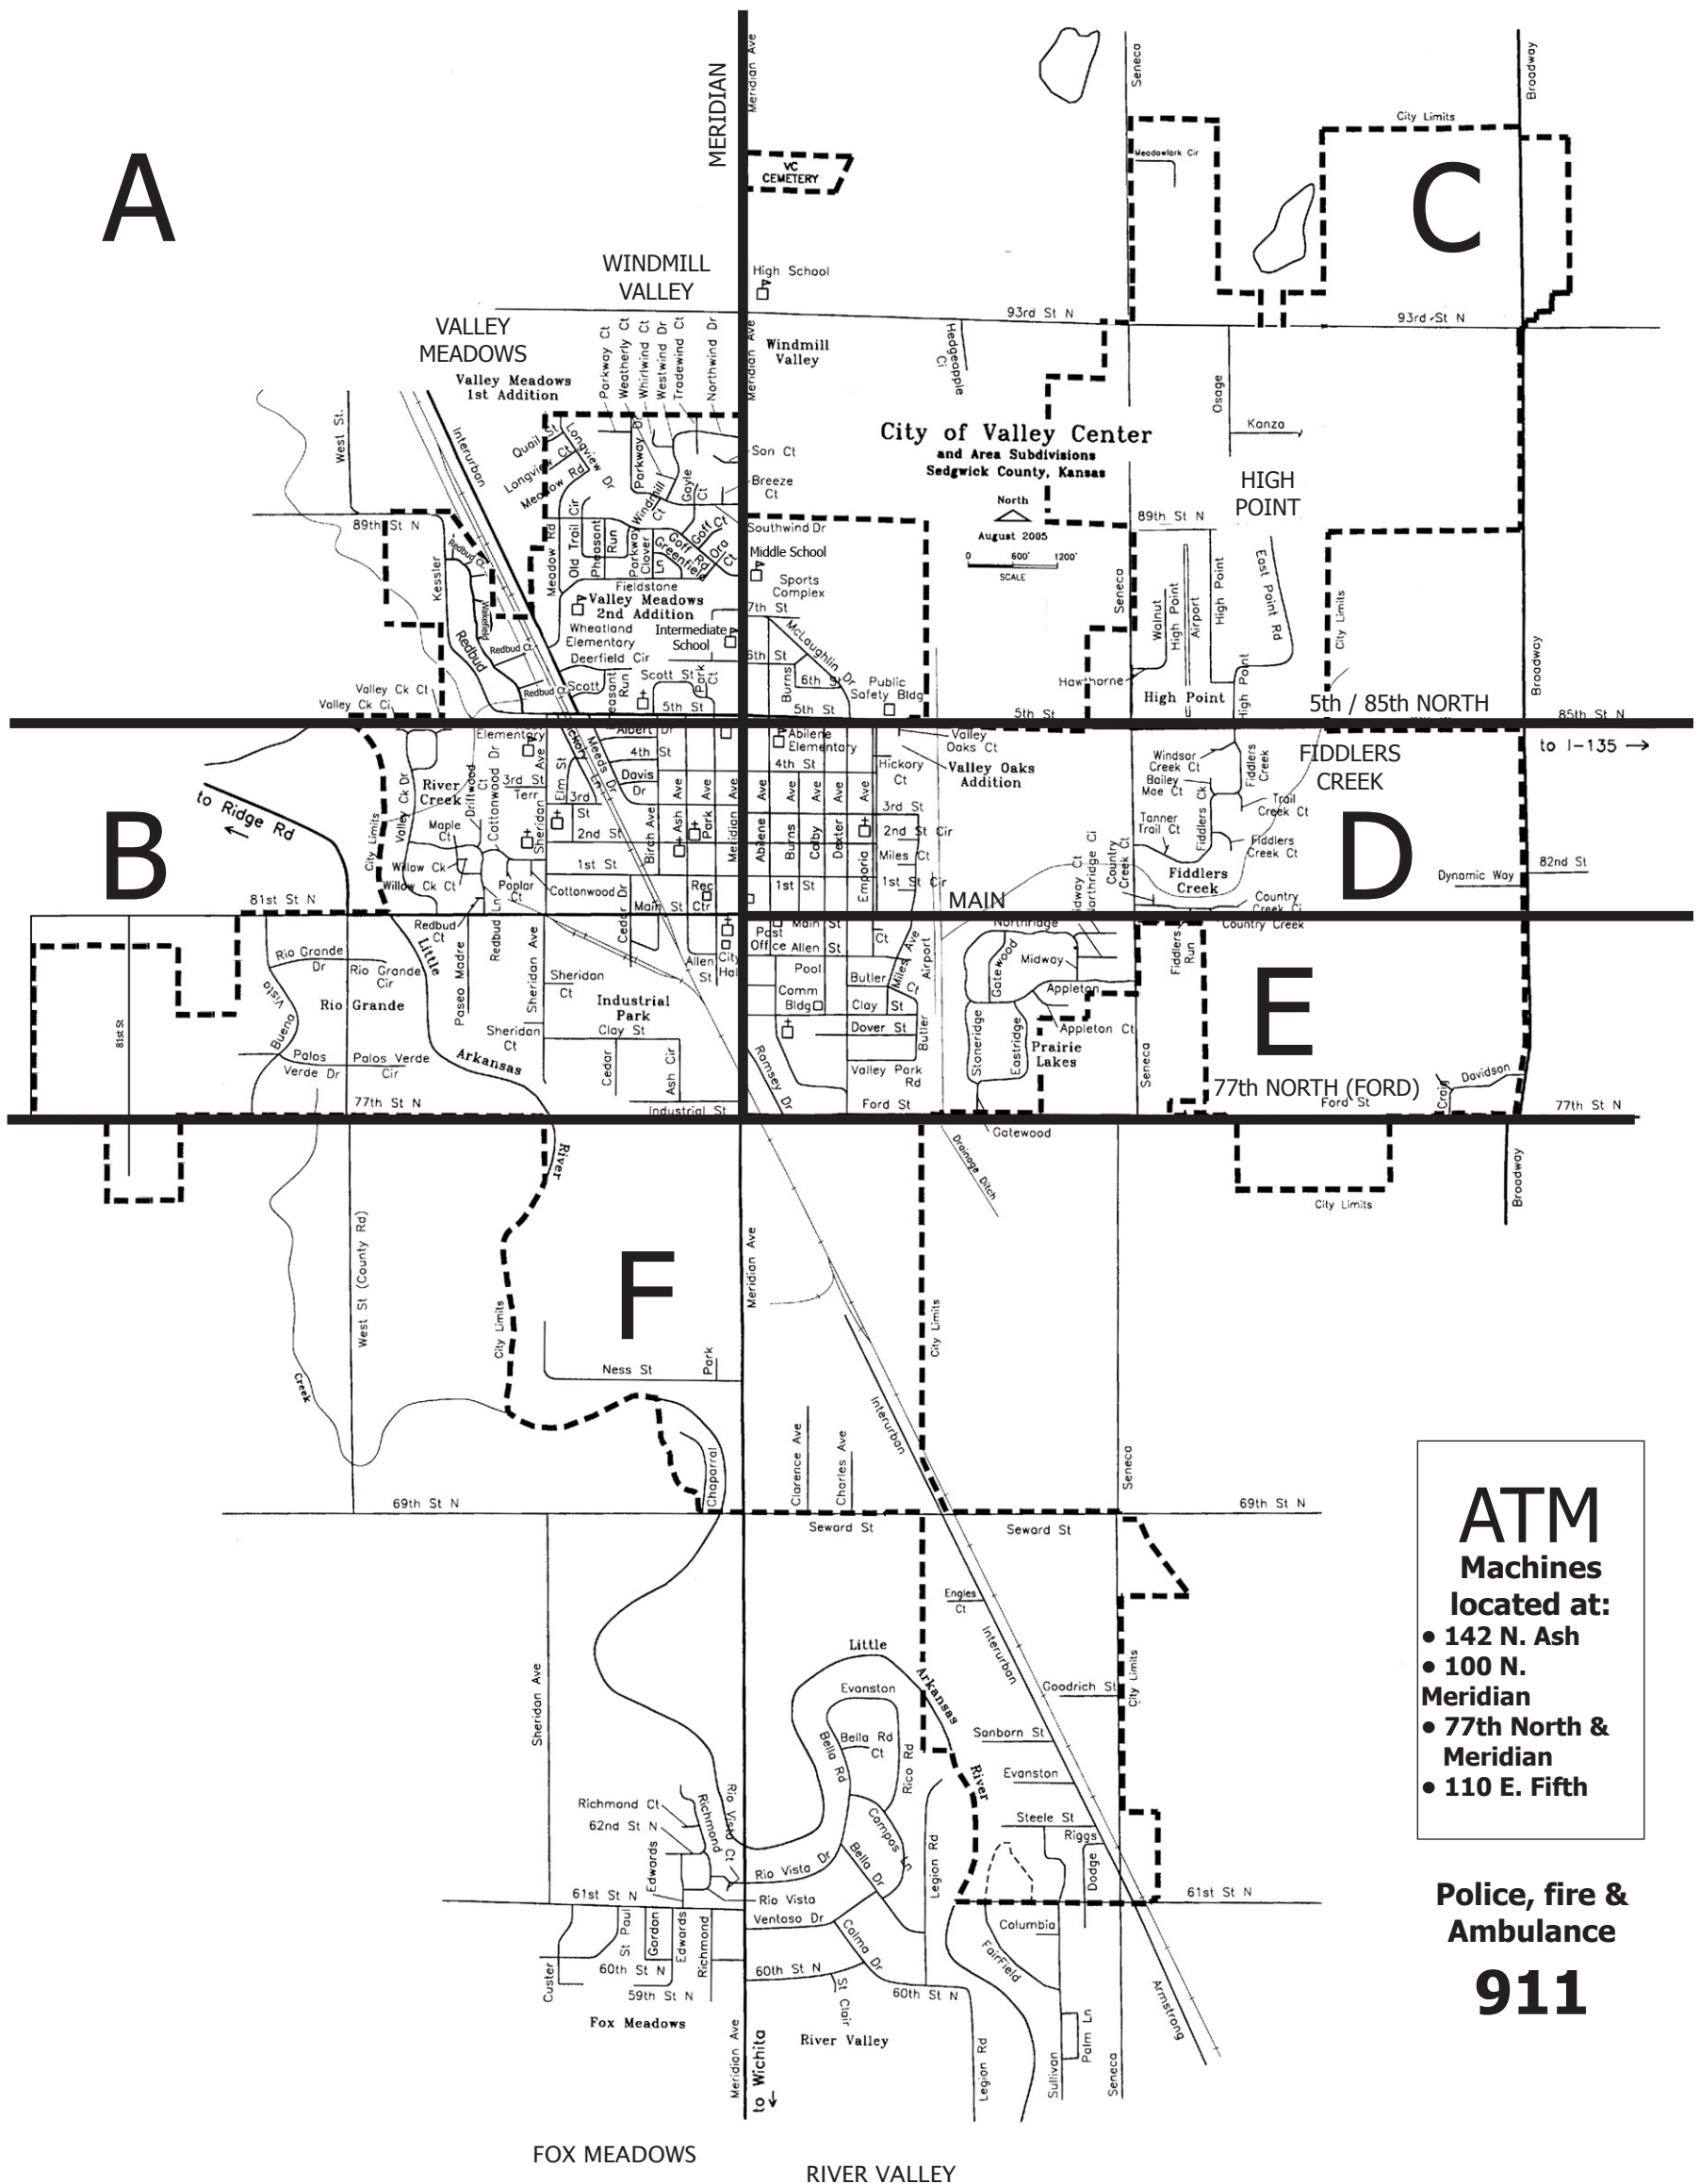

Valley Center Map

Please . . .

- Be courteous.
- Watch for one-way streets and stop signs.
- Don't park on lawns or in drives.
- Don't block driveways.
- Be aware of lots of pedestrians.
- Watch and obey all traffic rules.

Valley Center Chamber of Commerce